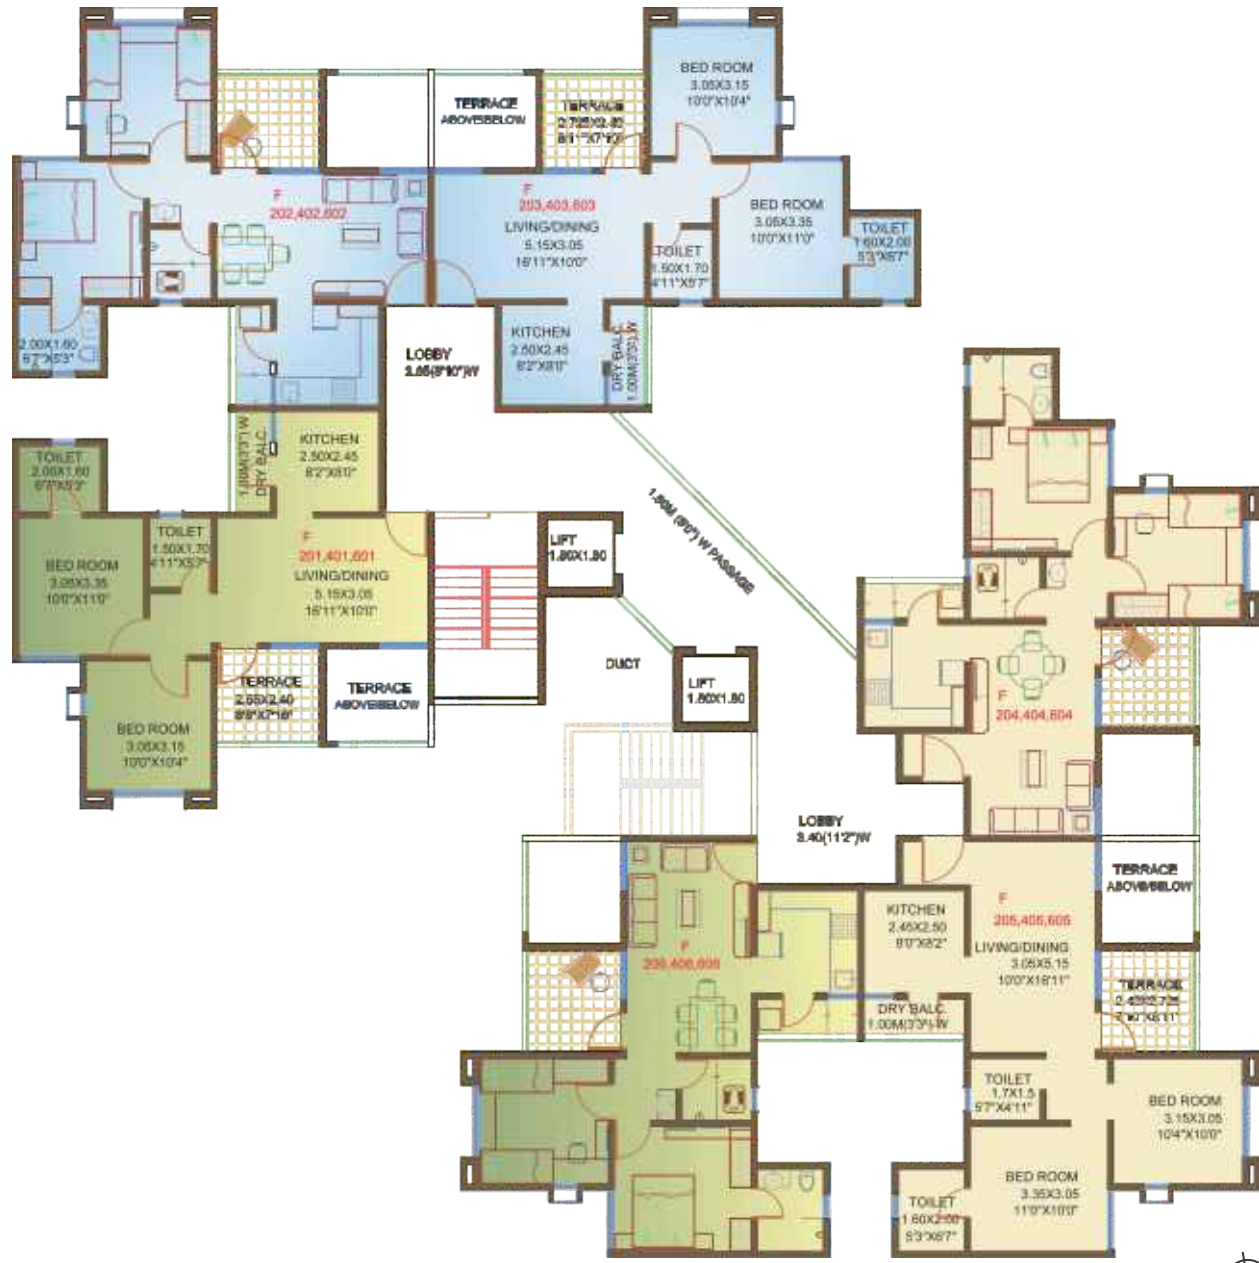

WING F (P2+P3+7)
TYPICAL FLOOR PLAN
2nd,4th,6th

- HILL FACING FLATS
- GARDEN FACING FLATS
- LAKE FACING FLATS

FLAT NOS.	CARPET (SQFT)	TERRACE
201,401,601	570	70
202,402,602	570	70
203,403,603	570	70
204,404,604	570	70
205,405,605	570	70
206,406,606	570	70