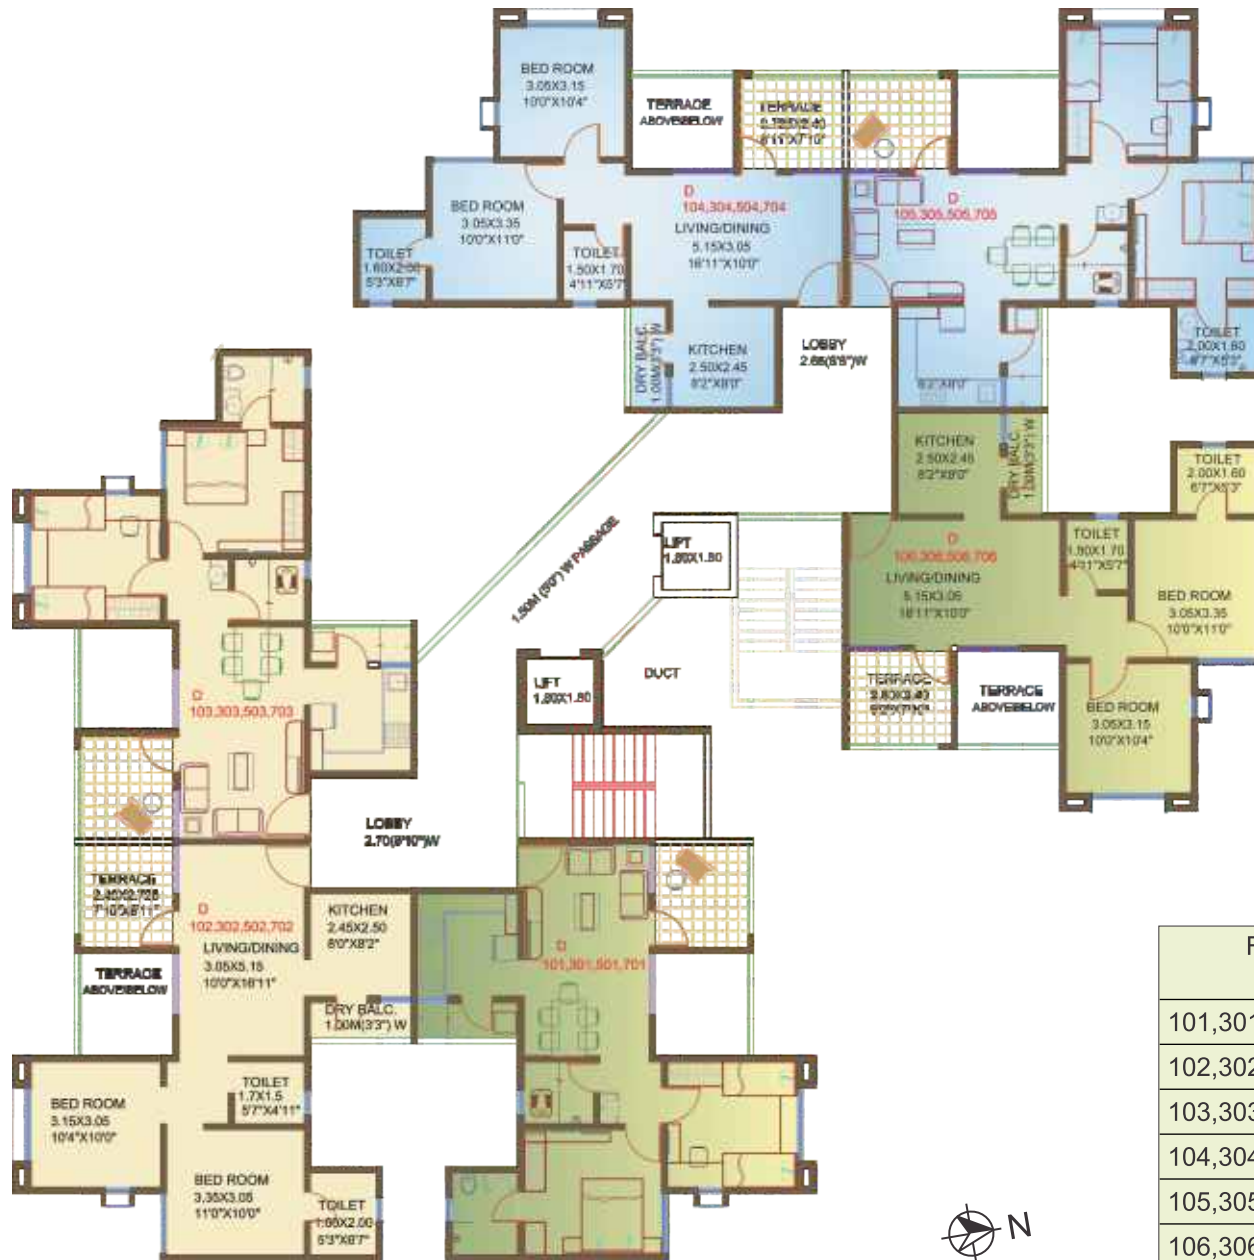

**WING C** (P1+P2+9)  
**TYPICAL FLOOR PLAN**  
 1st,3rd,5th,7th & 9th  
 (PROVISION OF 10 TH & 11TH FLOOR)

- HILL FACING FLATS
- GARDEN FACING FLATS
- LAKE FACING FLATS

FLAT NOS.	CARPET (SQFT)	TERRACE
101,301,501,701,901	612	70
102,302,502,702,902	612	70
103,303,503,703,903	632	72
104,304,504,704,904	612	70

**WING C (P1+P2+9)**  
**TYPICAL FLOOR PLAN**

2nd,4th, 6th & 8th

(PROVISION OF 10 TH & 11TH FLOOR)

- HILL FACING FLATS
- GARDEN FACING FLATS
- LAKE FACING FLATS

FLAT NOS.	CARPET (SQFT)	TERRACE
201,401,601,801	612	70
202,402,602,802	612	70
203,403,603,803	632	70
204,404,604	612	70

**WING D (P2+P3+7)**  
**TYPICAL FLOOR PLAN**

1st,3rd,5th & 7th

- HILL FACING FLATS
- GARDEN FACING FLATS
- LAKE FACING FLATS

FLAT NOS.	CARPET (SQFT)	TERRACE
101,301,501,701	570	70
102,302,502,702	570	70
103,303,503,703	570	70
104,304,504,704	570	70
105,305,505,705	570	70
106,306,506,706	570	70

**WING D** (P2+P3+7)  
**TYPICAL FLOOR PLAN**  
 2nd,4th,6th

- HILL FACING FLATS
- GARDEN FACING FLATS
- LAKE FACING FLATS

FLAT NO	CARPET (SQFT)	TERRACE
201,401,601	570	70
202,402,602	570	70
203,403,603	570	70
204,404,604	570	70
205,405,605	570	70
206,406,606	570	70